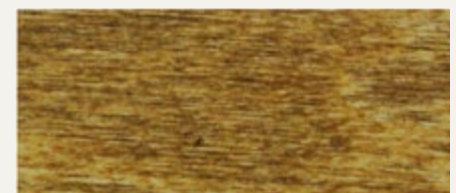

Wood Lazure exterior

- 9 typical wooden colours
- Ready-to-use.
Available in 0.75 L and 2.5 L.

This online color chart shall give a general view of our range of different colour shades. Due to the monitor adjustment considerable variations in colour will occur. The same is valid for printing this sheet.

To get a better idea of our colors, we recommend purchasing a color chard with original paint or ask us for a printed free version.

pine (art. 480)

larch (art. 481)

light oak (art. 482)

antique oak (art. 483)

teak (art. 484)

chestnut (art. 485)

wenge (art. 486)

palisander (art. 487)

ebony (art. 488)